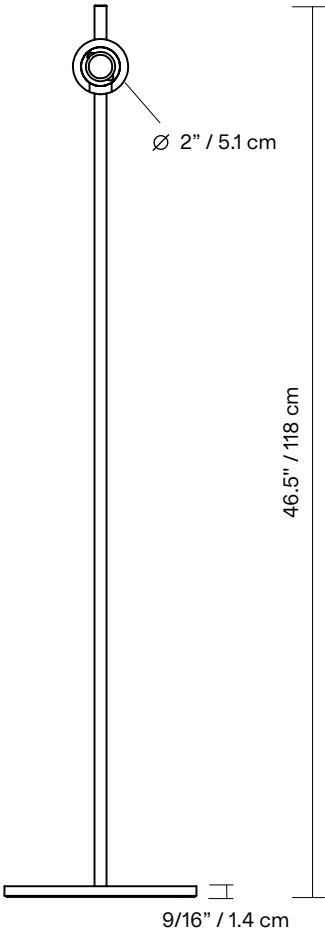

<b>TYPE</b>	Floor
<b>CONSTRUCTION</b>	Tumbled aluminum shade Powder coated steel body and base
<b>SPECIFICATIONS</b>	Source: Incandescent T10 bulb provided (E26 base) Power consumption 40W Lumen output: 260lm Colour temperature: 2700k Colour rendering index: 100 CRI
<b>CORD LENGTH</b>	96" / 244 cm Footswitch positioned at 24" / 61 cm from body
<b>WEIGHT</b>	16.1 lb / 7.3 kg
<b>CERTIFICATIONS</b>	
<b>WARRANTY</b>	2 years

\*dimensions are approximate and may vary slightly

## LAMP ANATOMY