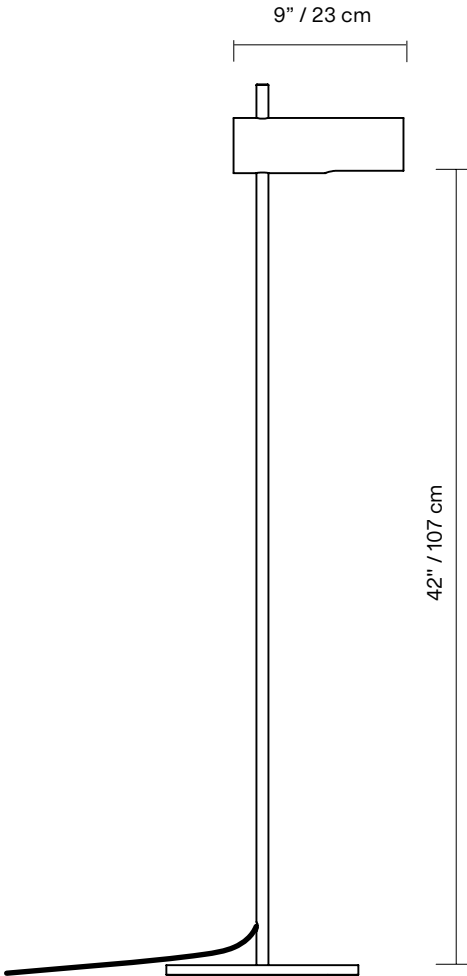

<b>TYPE</b>	Floor
<b>CONSTRUCTION</b>	Tumbled aluminum shade Powder coated steel body and base
<b>SPECIFICATIONS</b>	Source: Incandescent T10 bulb provided (E26 base) Power consumption 40W Lumen output: 260lm Colour temperature: 2700k Colour rendering index: 100 CRI
<b>CORD LENGTH</b>	96" / 244 cm Footswitch positioned at 24" / 61 cm from body
<b>WEIGHT</b>	16.1 lb / 7.3 kg
<b>CERTIFICATIONS</b>	
<b>WARRANTY</b>	2 years

\*dimensions are approximate and may vary slightly

## LAMP ANATOMY