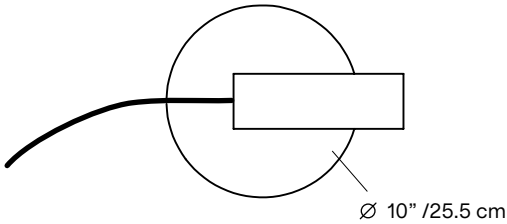

<b>TYPE</b>	Floor
<b>CONSTRUCTION</b>	Tumbled aluminum shade Powder coated steel body and base
<b>SPECIFICATIONS</b>	Source: Incandescent T10 bulb provided (E26 base) Power consumption 40W Lumen output: 260lm Colour temperature: 2700k Colour rendering index: 100 CRI
<b>CORD LENGTH</b>	96" / 244 cm Footswitch positioned at 24" / 61 cm from body
<b>WEIGHT</b>	16.1 lb / 7.3 kg
<b>CERTIFICATIONS</b>	
<b>WARRANTY</b>	2 years

\*dimensions are approximate and may vary slightly

## LAMP ANATOMY