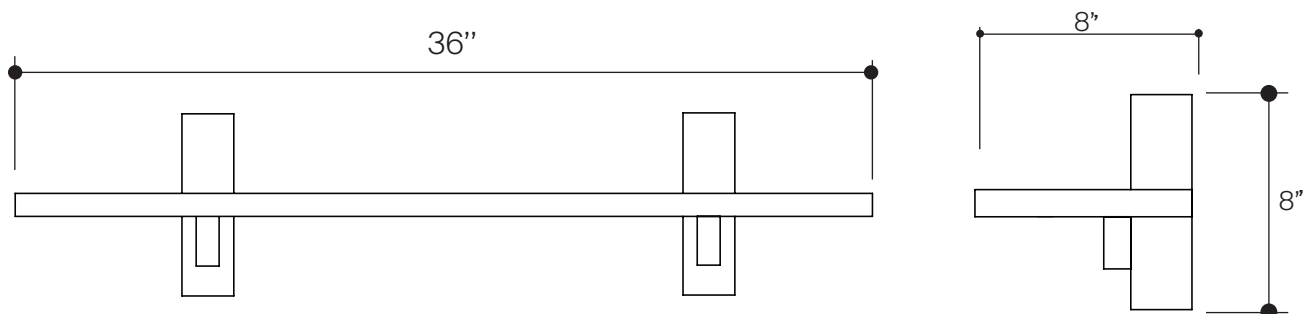

Dimension

W 36" x D 8" x H 8"

Assembly

no assembly

Maintains

Water-based varnish, cleaning with mild cleaning products

Technical Specifications PILOTI long shelf

Specific descriptions
shelf in solid birch