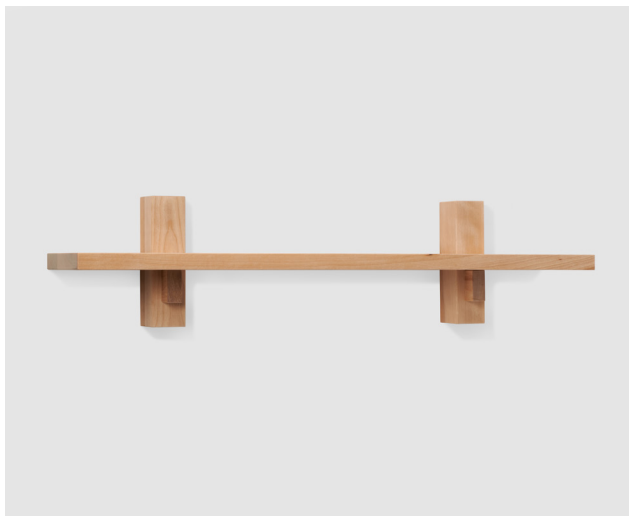

PILOTI | Long shelf
by Appareil Atelier

The long Piloti shelf exudes an assumed simplicity that is both functional and decorative. The two verticals post serves as a structural support and can also be used as a bookend. Empty or filled, the shelf inhabits the space with its neutral and warm materiality.

PILOTI

Long shelf

Materials

Solid birch

Description

Shelf in solid birch without visible fixing.

Made in

Montreal, QC

Dimension

W 36" x D 8" x H 8"

Assembly

no assembly

Maintains

Water-based varnish, cleaning with mild cleaning products

Technical Specifications PILOTI long shelf

Specific descriptions
shelf in solid birch