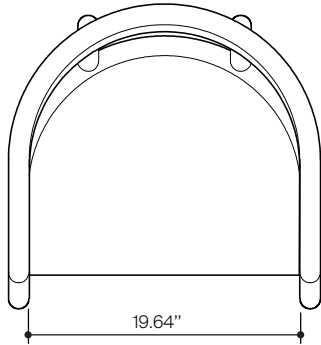

Dimension

W 22,5" x D 21,15" x H 27"

Assembly

The chair comes assembled

Maintains

Clean with a mild cleanser

Technical specifications ELSIE chair with arms

Specific descriptions
solid red oak chair with arms