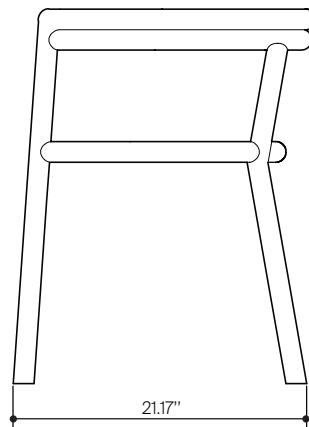

Dimension

W 22,5" x D 21,15" x H 27"

Assembly

The chair comes assembled

Maintains

Clean with a mild cleanser

Technical specifications ELSIE chair with arms

Specific descriptions
solid red oak chair with arms