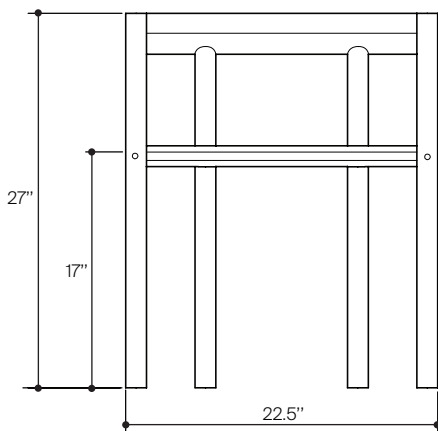

Dimension

W 22,5" x D 21,15" x H 27"

Assembly

The chair comes assembled

Maintains

Clean with a mild cleanser

Technical specifications ELSIE chair with arms

Specific descriptions
solid red oak chair with arms