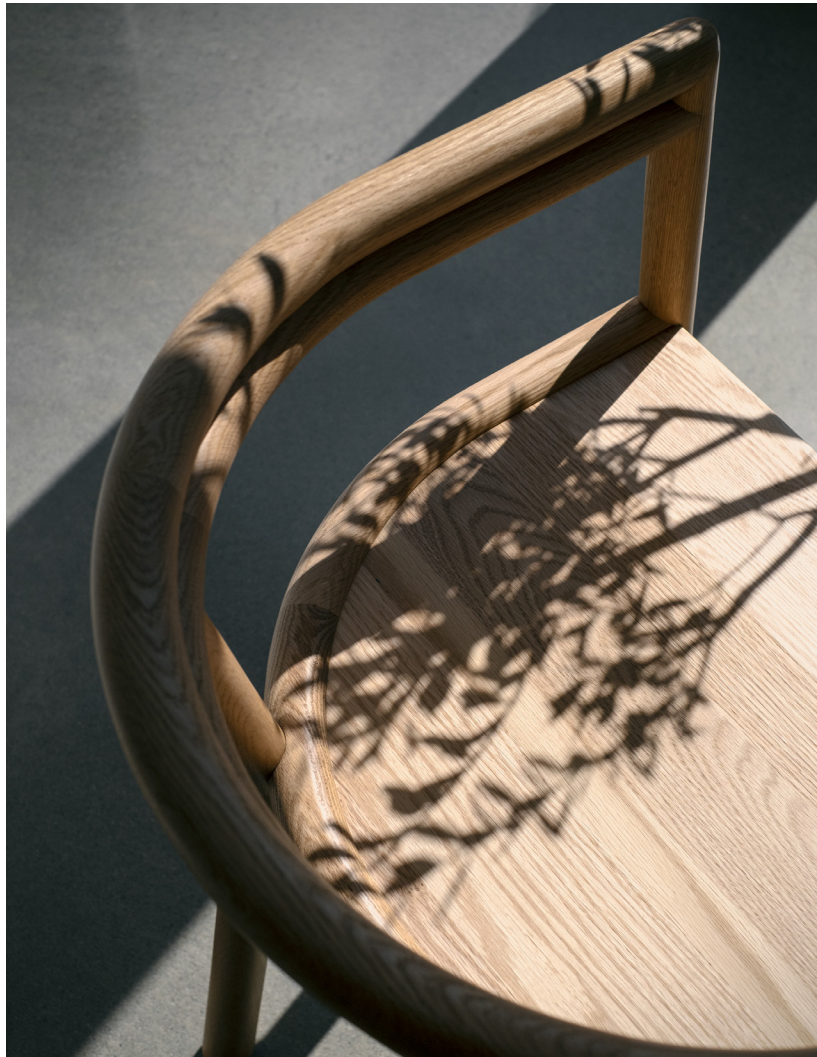

APPAREIL
Atelier

ELSIE | chair
by Appareil Atelier

The ELSIE chair is distinguished by its elegance and its contemporary silhouette composed of curves assembled together. The assembly by apparent junctions demonstrates the know-how of the craftsman and reinforces the distinctive formal language of this collection.

ELSIE chair with arms

Material

Red Oak

Description

Chair with arms made of solid red oak. Assembly of different pieces of wood sculpted in elegant curves that reinforce the idea of comfort.

Made in

Montreal, QC

Dimension

W 22,5" x D 21,15" x H 27"

Assembly

The chair comes assembled

Maintains

Clean with a mild cleanser

Technical specifications ELSIE chair with arms

Specific descriptions
solid red oak chair with arms